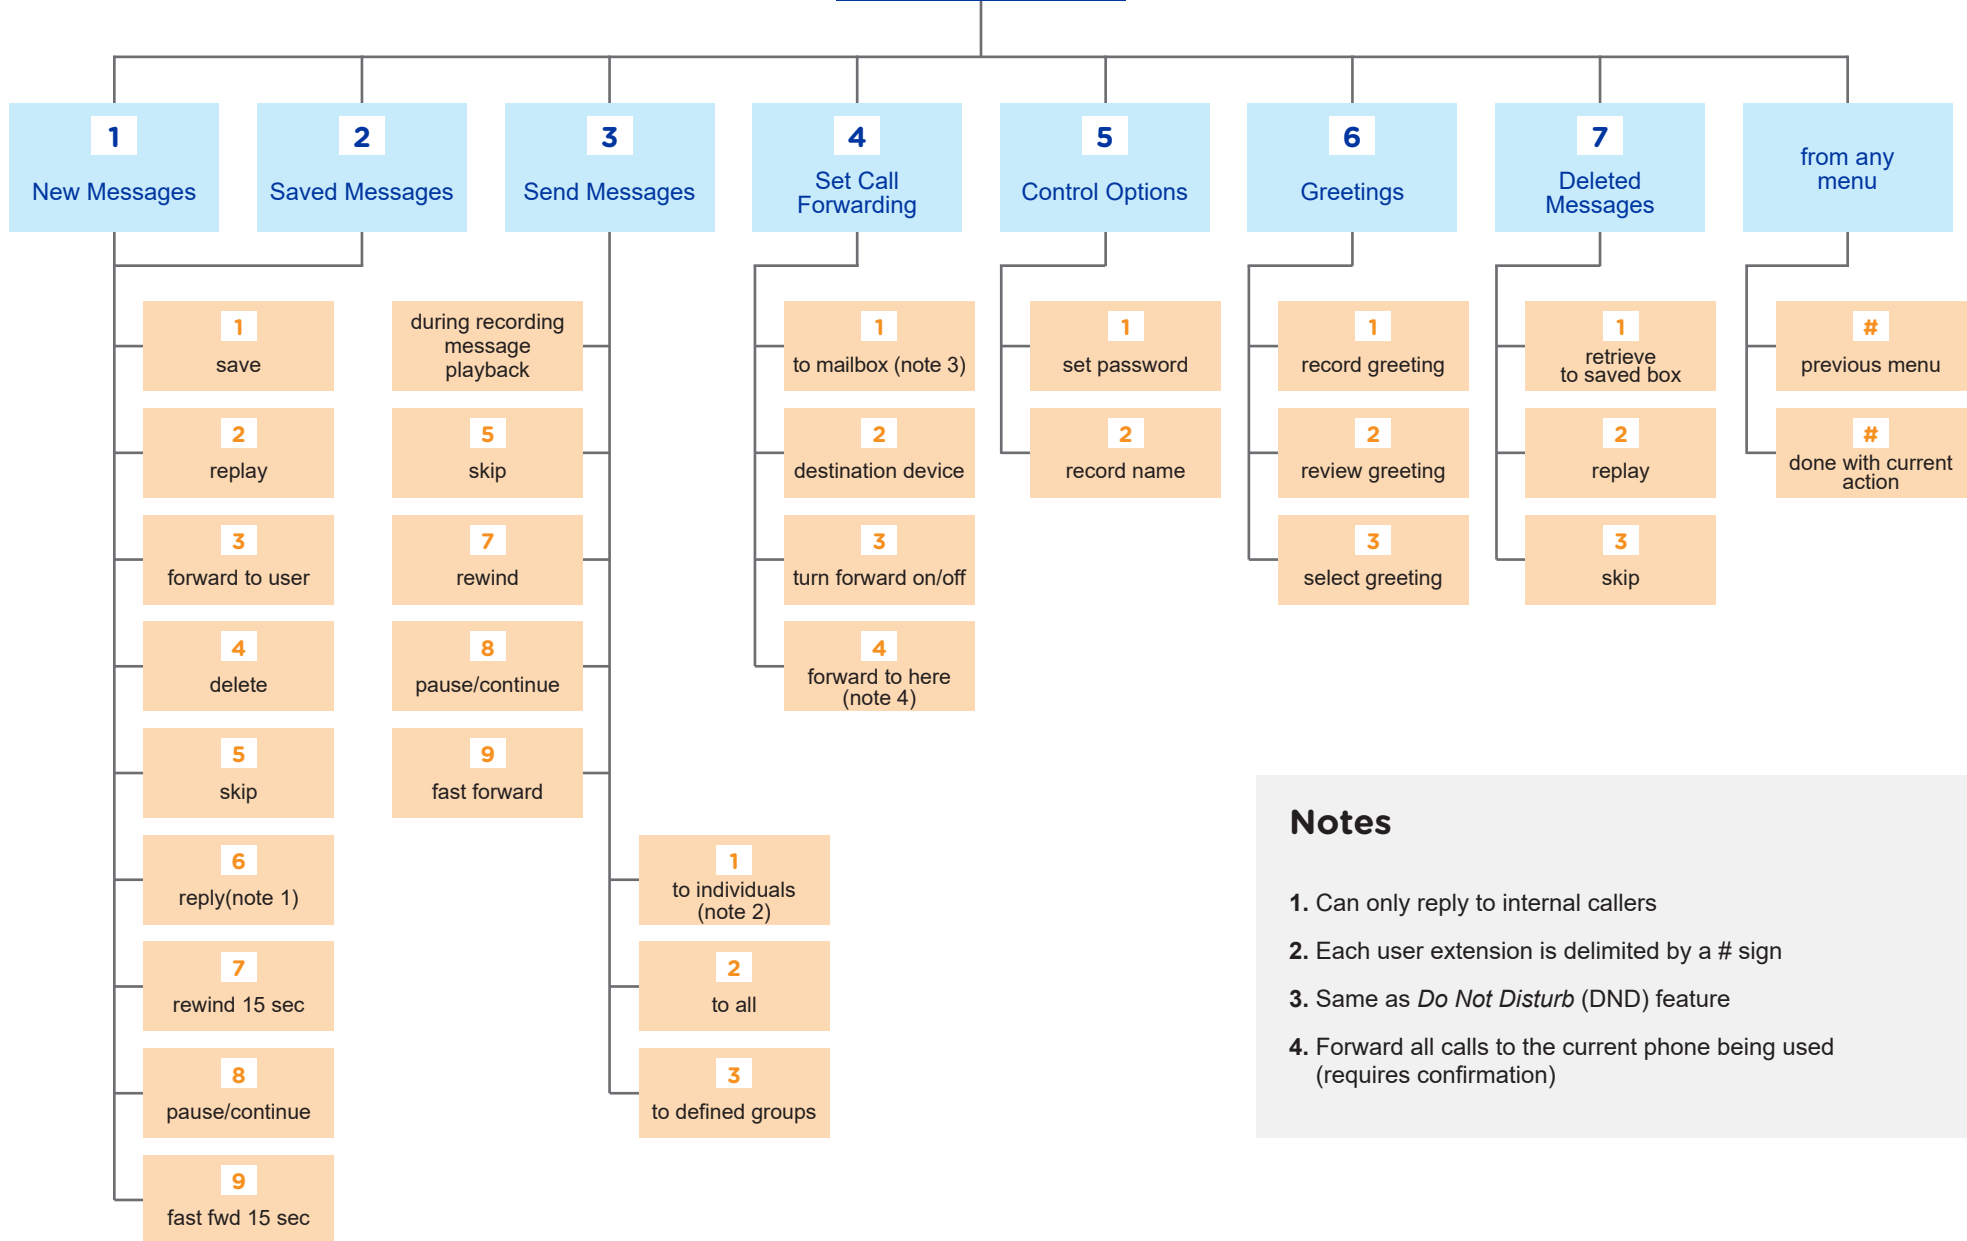

Voicemail Menu Tree

Notes

1. Can only reply to internal callers
2. Each user extension is delimited by a # sign
3. Same as *Do Not Disturb* (DND) feature
4. Forward all calls to the current phone being used (requires confirmation)